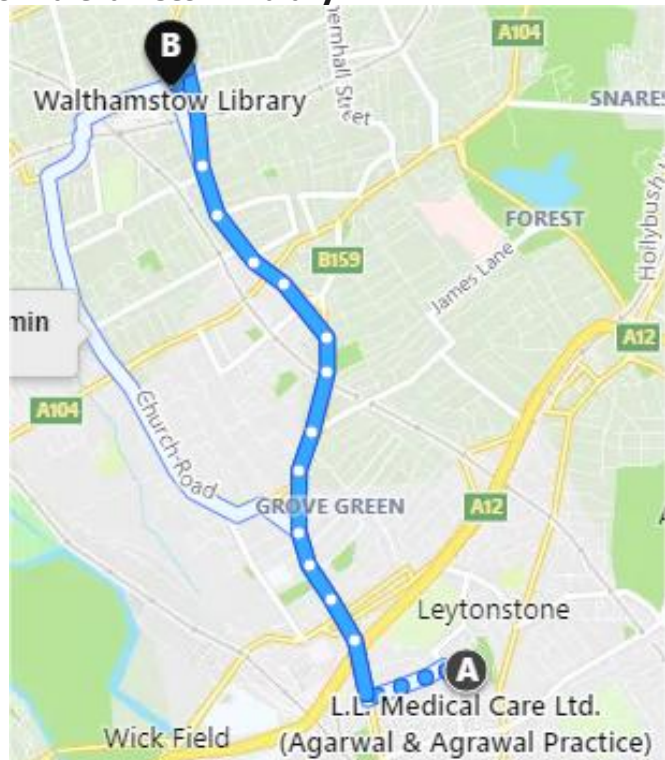

## VACCINATION CENTRES

### Directions from L.L. Medical Centre to Walthamstow Library L.L. Medical Care Ltd. (Agarwal & Agrawal Practice)

1. Walk from L.L, Medical Care Ltd (Langthorne Medical Centre) to Millais Road (Stop T)
2. Bus: Take 97 - Chingford Station
3. Leave: Millais Road (Stop T)
4. Arrive: Walthamstow Market Walthamstow (Stop G)
5. Previous stop is Walthamstow Central Station
6. If you reach Jewel Road (Stop BA), you've gone too far
7. Walk from Walthamstow Market Walthamstow (Stop G) to Destination Location